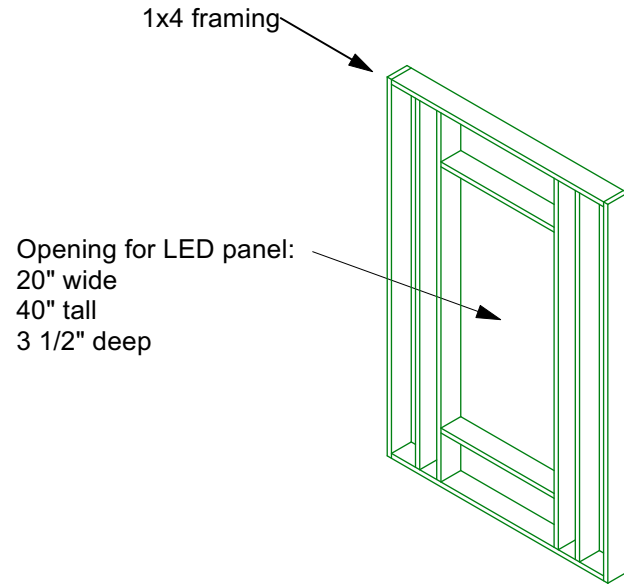

Section View of Platforms,  
Facing, and LED Panel Grille

Platform Facing Panel  
Front Elevation (Typical)

Grille Panel  
3D view (Typical)

Producing Organization

Northfield Schools

Production Title

2022 Rock N Roll Revival

Director

Ray  
Coudret

Drawing Information

Date 1/12/22 Revision:  
Drawn By B. Bjorklund 1/20/22

Scale

1/2"=1'-0"

Platform Facing Details  
with LED Panels

Drawing Number