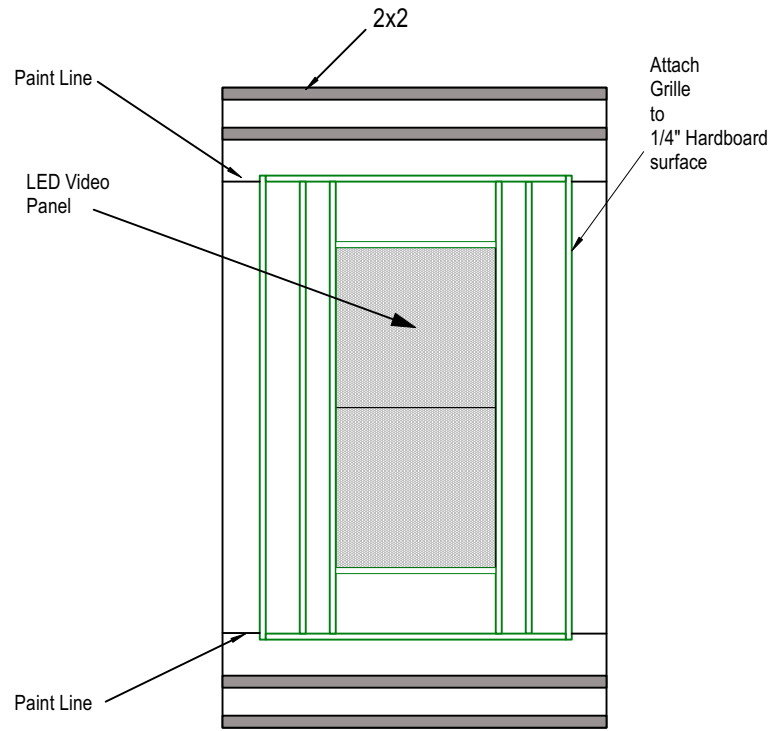

Section View of Platforms,  
Facing, and LED Panel Grille

Platform Facing Panel  
Front Elevation (Typical)

Grille Panel  
3D view (Typical)

Producing Organization

Northfield Schools

Production Title

2022 Rock N Roll Revival

Director

Ray  
Coudret

Drawing Information

Date 1/12/22 Revision:  
Drawn By B. Bjorklund 1/20/22

Scale

1/2"=1'-0"

Platform Facing Details  
with LED Panels

Drawing Number